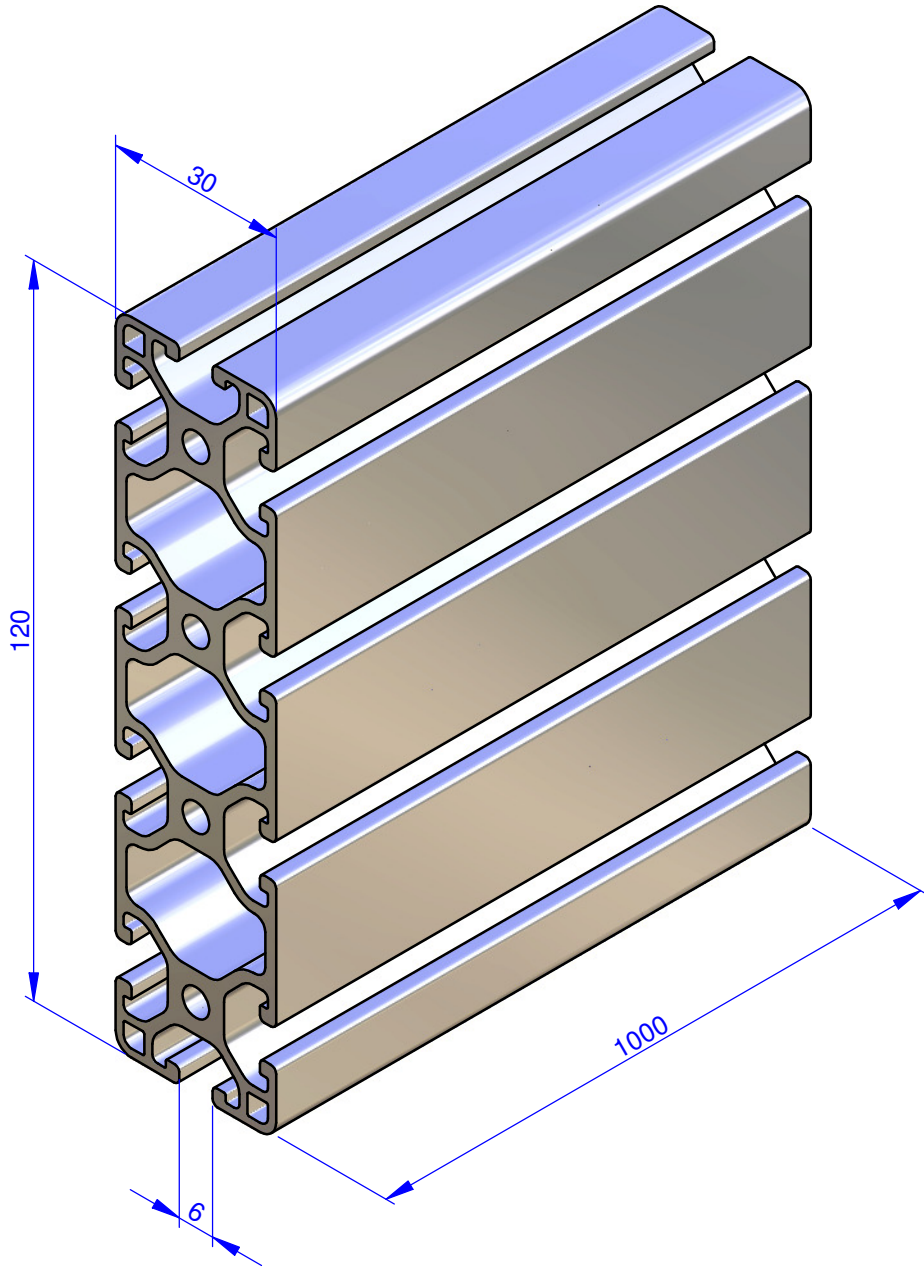

THE PROPERTY OF THIS DRAWING IS ESTABLISHED BY LAW
IT IS FORBIDDEN TO REPRODUCE IT OR SHOW IT TO THIRD PARTY
WITHOUT A WRITTEN AGREEMENT.

MODIFICATIONS: VARIED DIMENSIONS AS OF DATE:

7. _____ (10)
8. _____ (11)
9. _____ (12)

MODIFICATIONS: VARIED DIMENSIONS AS OF DATE:

1. _____ (4)
2. _____ (5)
3. _____ (6)

FP Services

DESIGNED FROM
FPSERVICES

DATE 12/2013 WEIGHT 3,159 kg

CODE **CA.02.01.007**

Format A4
UNI 936-76

GENERAL TOLERANCE:
UNI - ISO 2768
CLASSE f

DESCRIPTION